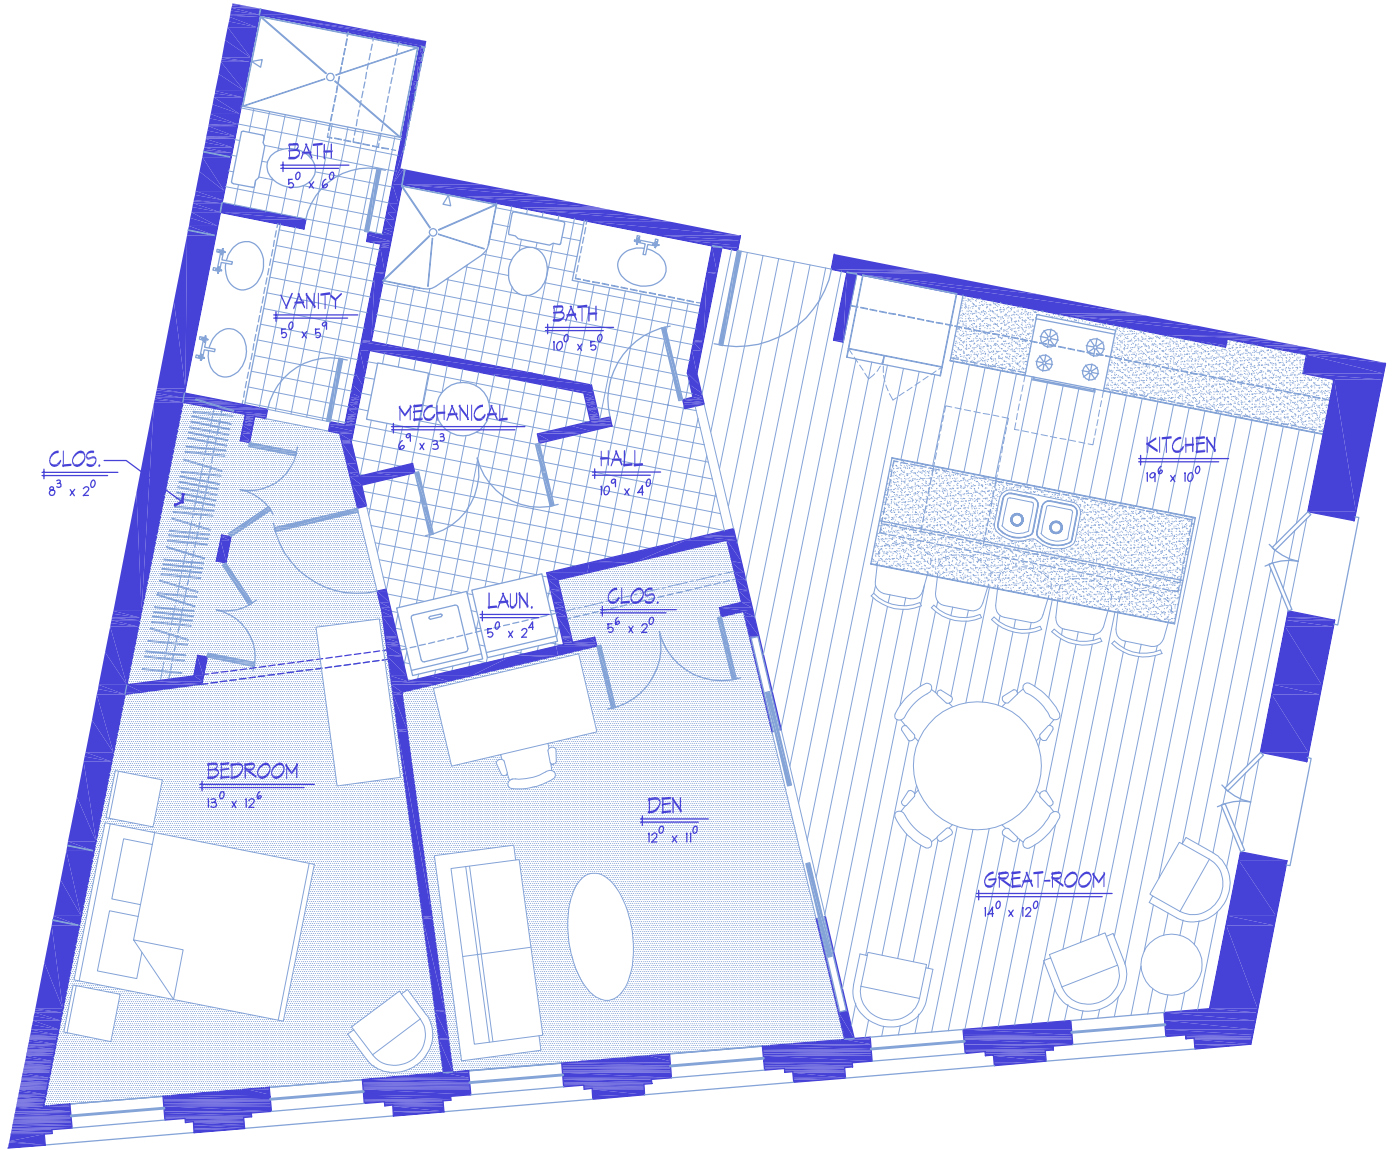

The Spinnaker

The Seitz Building in Skaneateles, New York

UNIT 5 FLOOR PLAN

±1034.5 SF