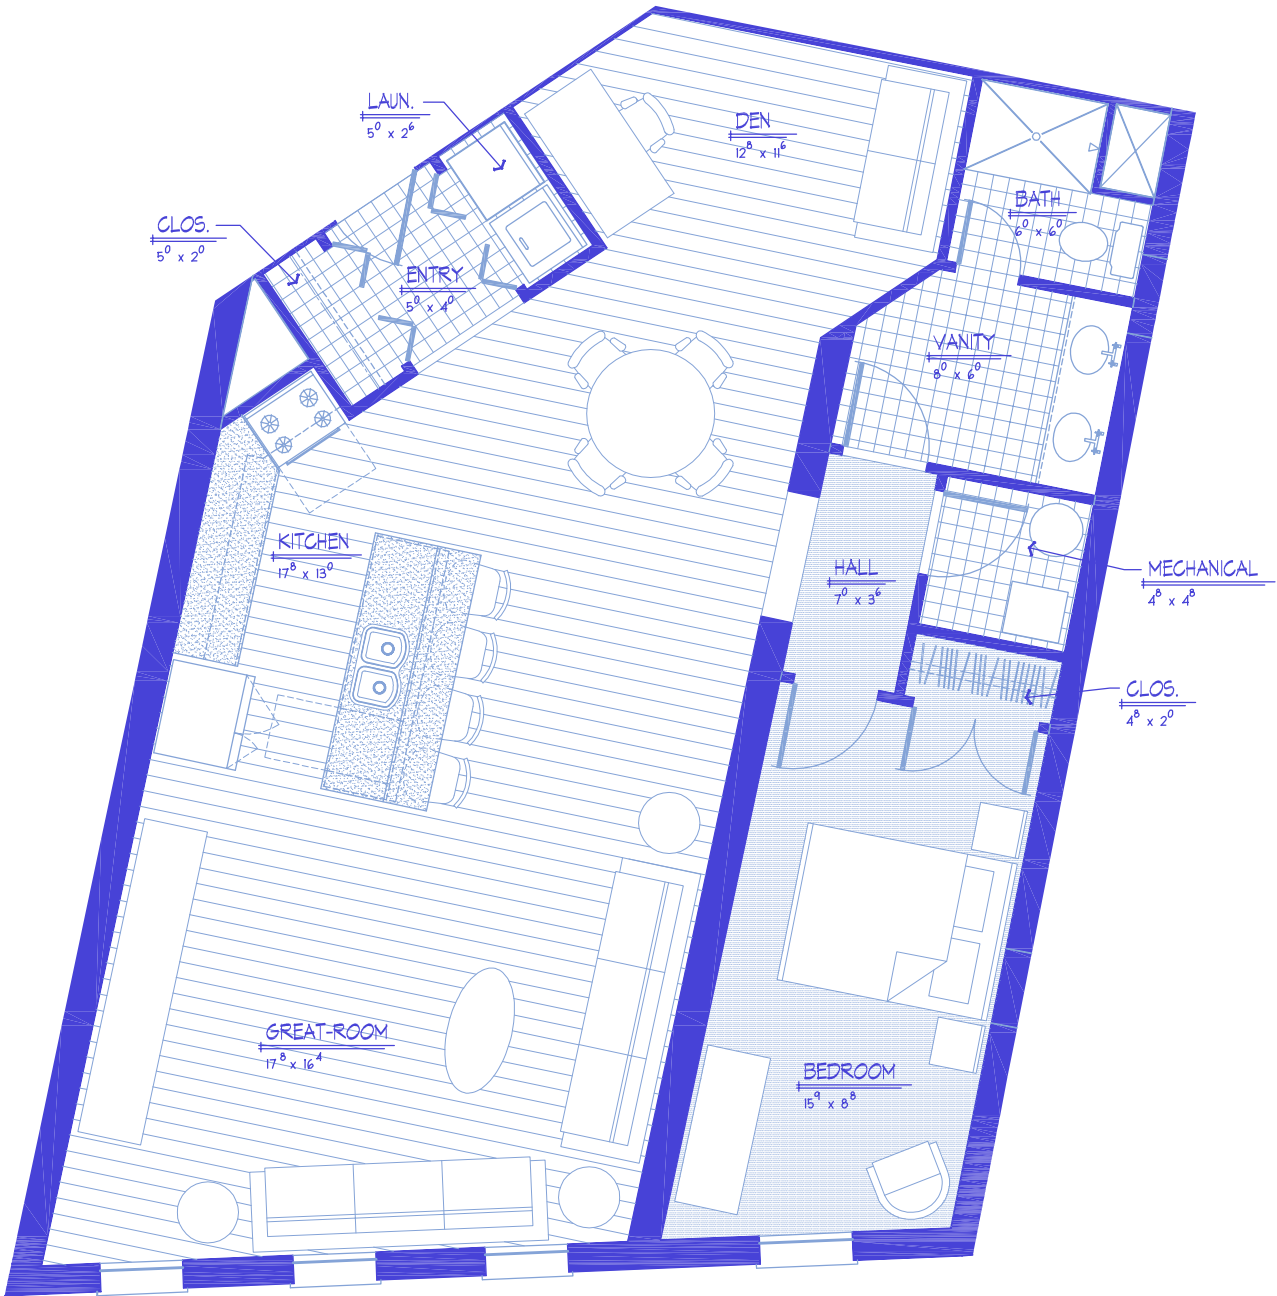

# The Regatta

The Seitz Building in Skaneateles, New York

## UNIT 4 FLOOR PLAN

±1091.8 SF