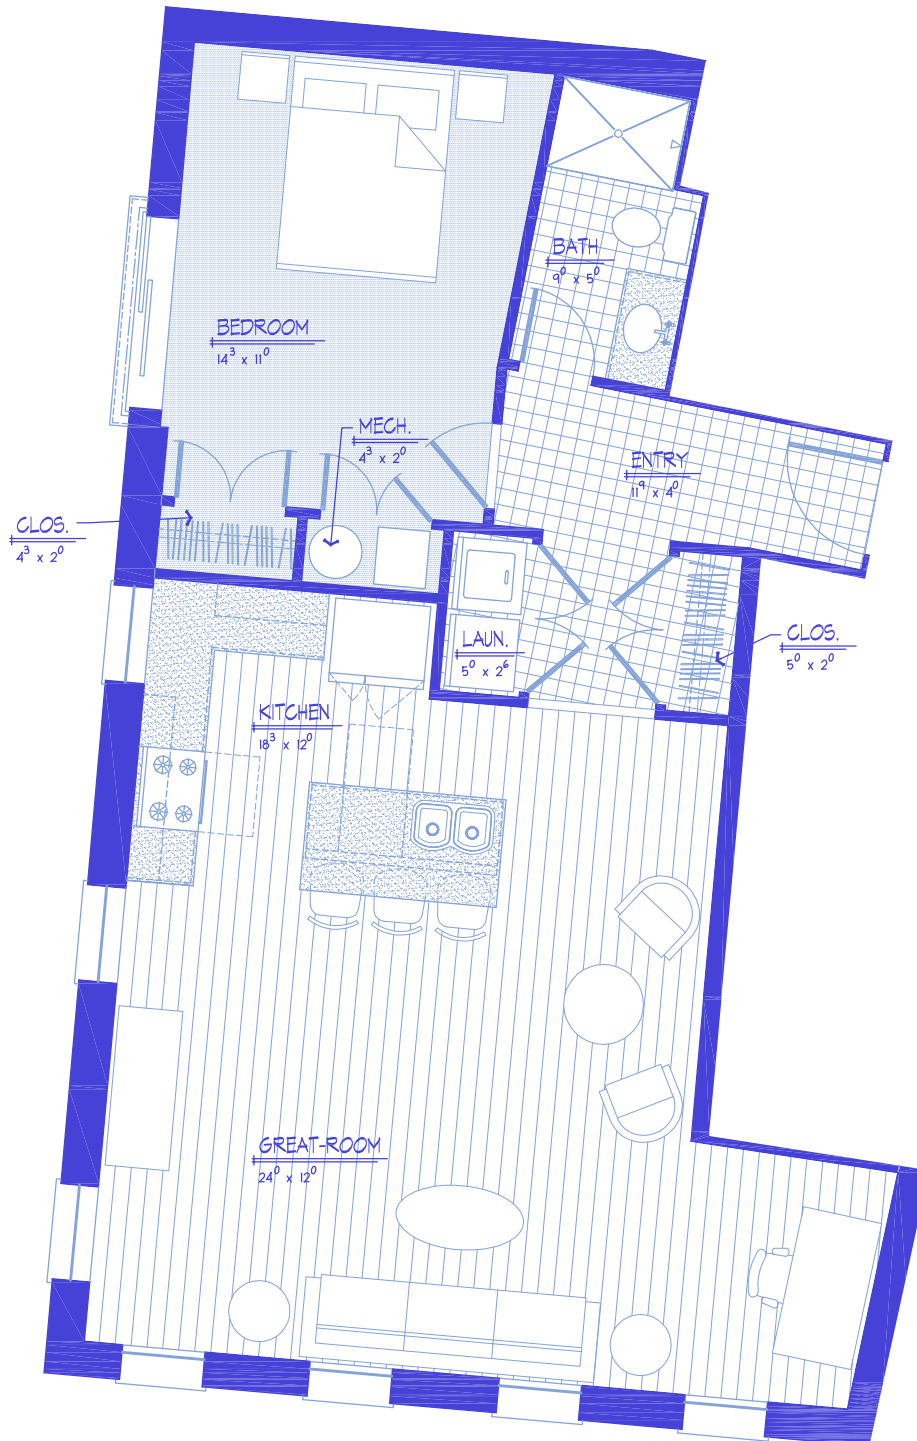

The Nautical

The Seitz Building in Skaneateles, New York

UNIT 1 FLOOR PLAN

±910.2 SF