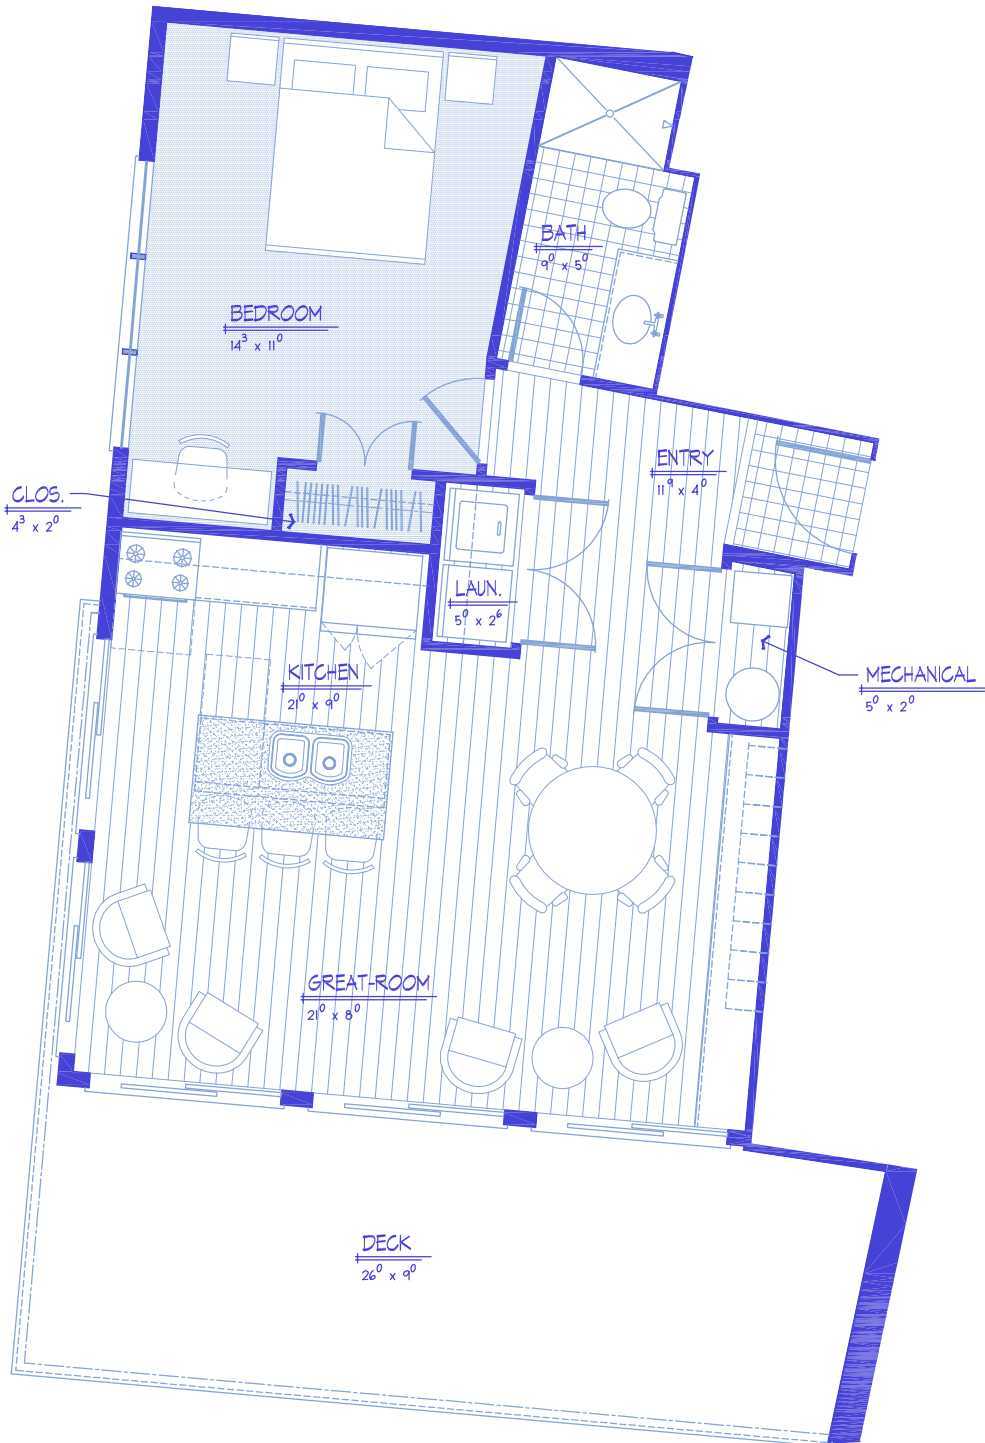

The Cove

The Seitz Building in Skaneateles, New York

UNIT 6 FLOOR PLAN

±674.0 SF (W±263.2 SF DECK)